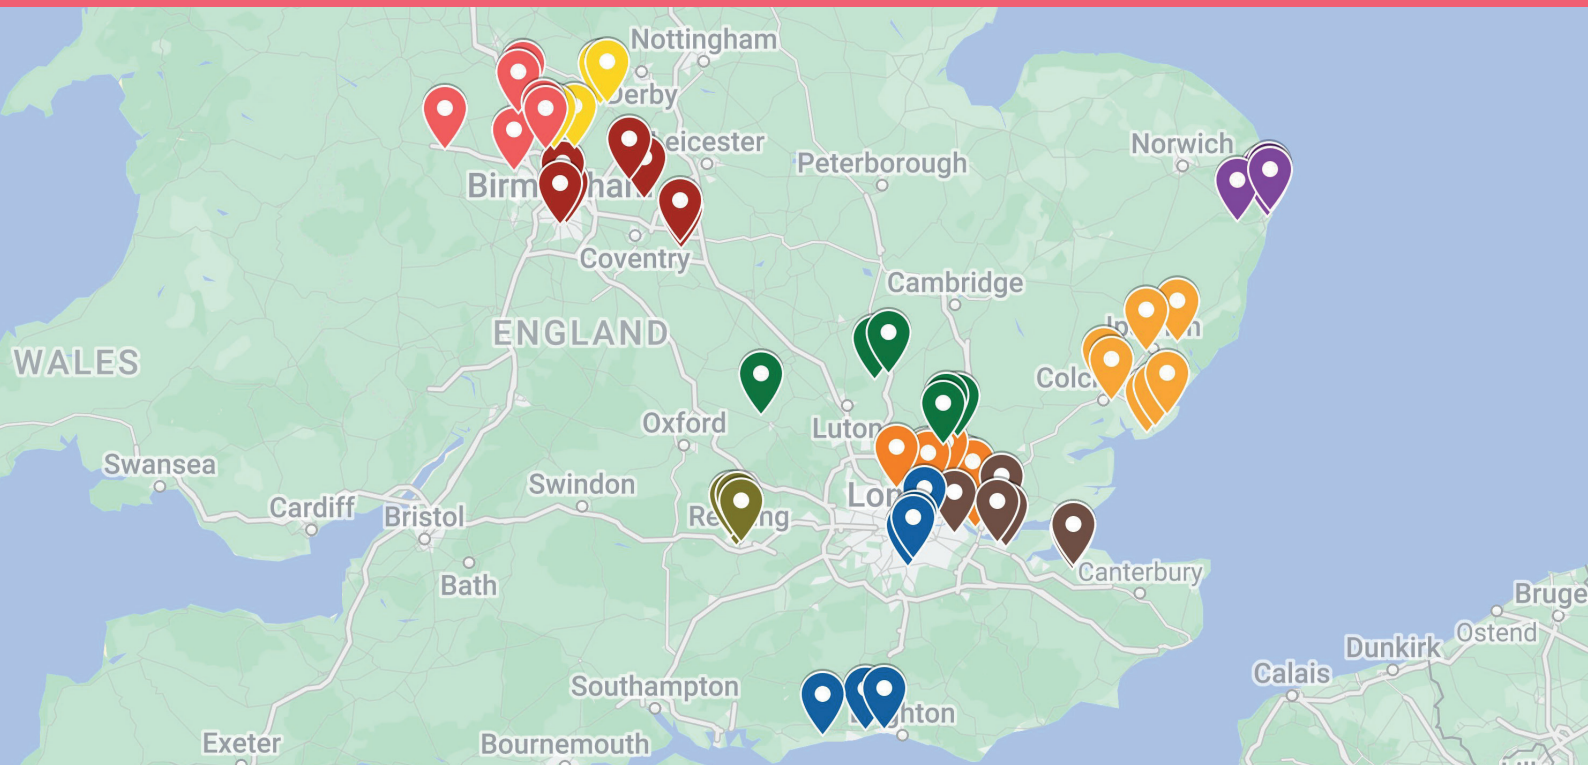

Where are REAch2 Schools?

www.REAch2.org

[@reach2trust](https://twitter.com/reach2trust)

Cluster 1

- Norton Canes Primary Academy
- Heath Hayes Primary Academy
- Silkmore Primary Academy
- Veritas Primary Academy
- Lawley Village Academy
- Bushbury Lane Academy

Cluster 2

- Scientia Academy
- Springhill Primary Academy
- Five Spires Academy
- Henhurst Ridge Primary Academy

Cluster 3

- Riverside Academy
- Oakfield Primary Academy
- Racemeadow Primary Academy
- Moor Green Primary Academy
- Manor Park Primary Academy
- Springfield Primary Academy
- Lower Farm Academy

Cluster 4

- Garden City Academy
- Wilshire-Dacre Junior Academy
- Water Lane Primary Academy
- Pemberley Academy
- Newhall Primary Academy
- Green Ridge Primary Academy

Cluster 5

- St Margaret's Primary Academy
- Northfield St Nicholas Primary Academy
- Beccles Primary Academy
- Phoenix St Peter Academy
- Gunton Primary Academy
- The Limes Primary Academy

Cluster 6

- Kirby Primary Academy
- Burrsville Infant Academy
- Unity Primary Academy
- Sprites Primary Academy
- Martlesham Primary Academy
- Camulos Academy
- Sir Martin Frobisher Academy

Cluster 7

- Robert Fitzroy Academy
- Aerodrome Primary Academy
- St Mark's CofE Primary Academy
- Tidemill Academy
- Eastbrook Primary Academy
- White Meadows Primary Academy
- The Globe Primary Academy